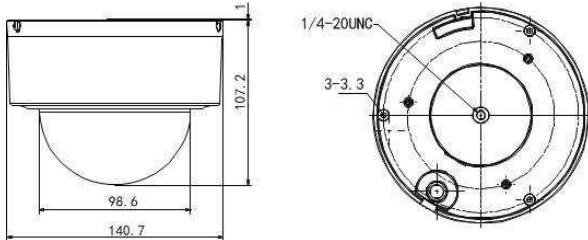

Dimensions